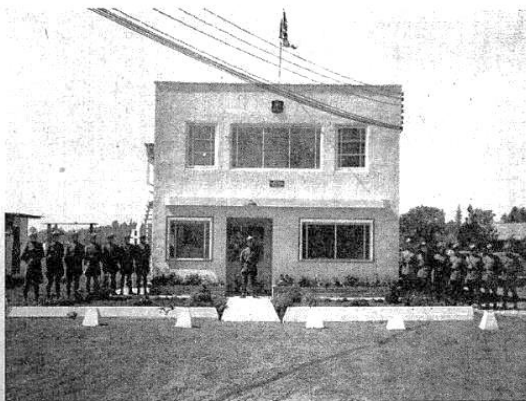

SUPPORT CANADA-SUPPORT THE RCMP

In 2021, the Surrey RCMP will mark 70 years of service to the City of Surrey.

In order to honour this important milestone, Surrey Detachment is reaching out to veterans who served at Surrey to work on a special commemorative project.

We would like to put together a collection of photos and stories to show what policing was like in the days of the old Cloverdale Detachments, Whalley Detachment, Whalley suboffice, the "White House", and the current Main Detachment, West Main and District Offices.

CLOVERDALE DETACHMENT

The R.C.M. Police took over the police duties for Surrey Municipality on the 1st May, 1951, Corpl. W. C. Turner, Reg. No. 12495 was placed in charge of the detachment of 18 Constables, he had previously been in charge of the detachment for over four years on Customs duties.

The police detachment moved into their quarters on July 1st, and are operating six cars in the district. A special meeting of the Municipal Council was held to ratify the agreement for the Royal Canadian Mounted Police to handle enforcement of law and order in the district. While some "fireworks" had been anticipated at the meeting, it failed to materialize.

Agreement follows almost word for word the proposal placed before the Council last fall prior to the referendum held at the annual election, when the ratepayers of Surrey endorsed the policing of the district by the R.C.M.P.

*New Police detachment quarters at Cloverdale, B.C. Reg. No. 12495
Corporal W. C. Turner in doorway in charge of detachment.*